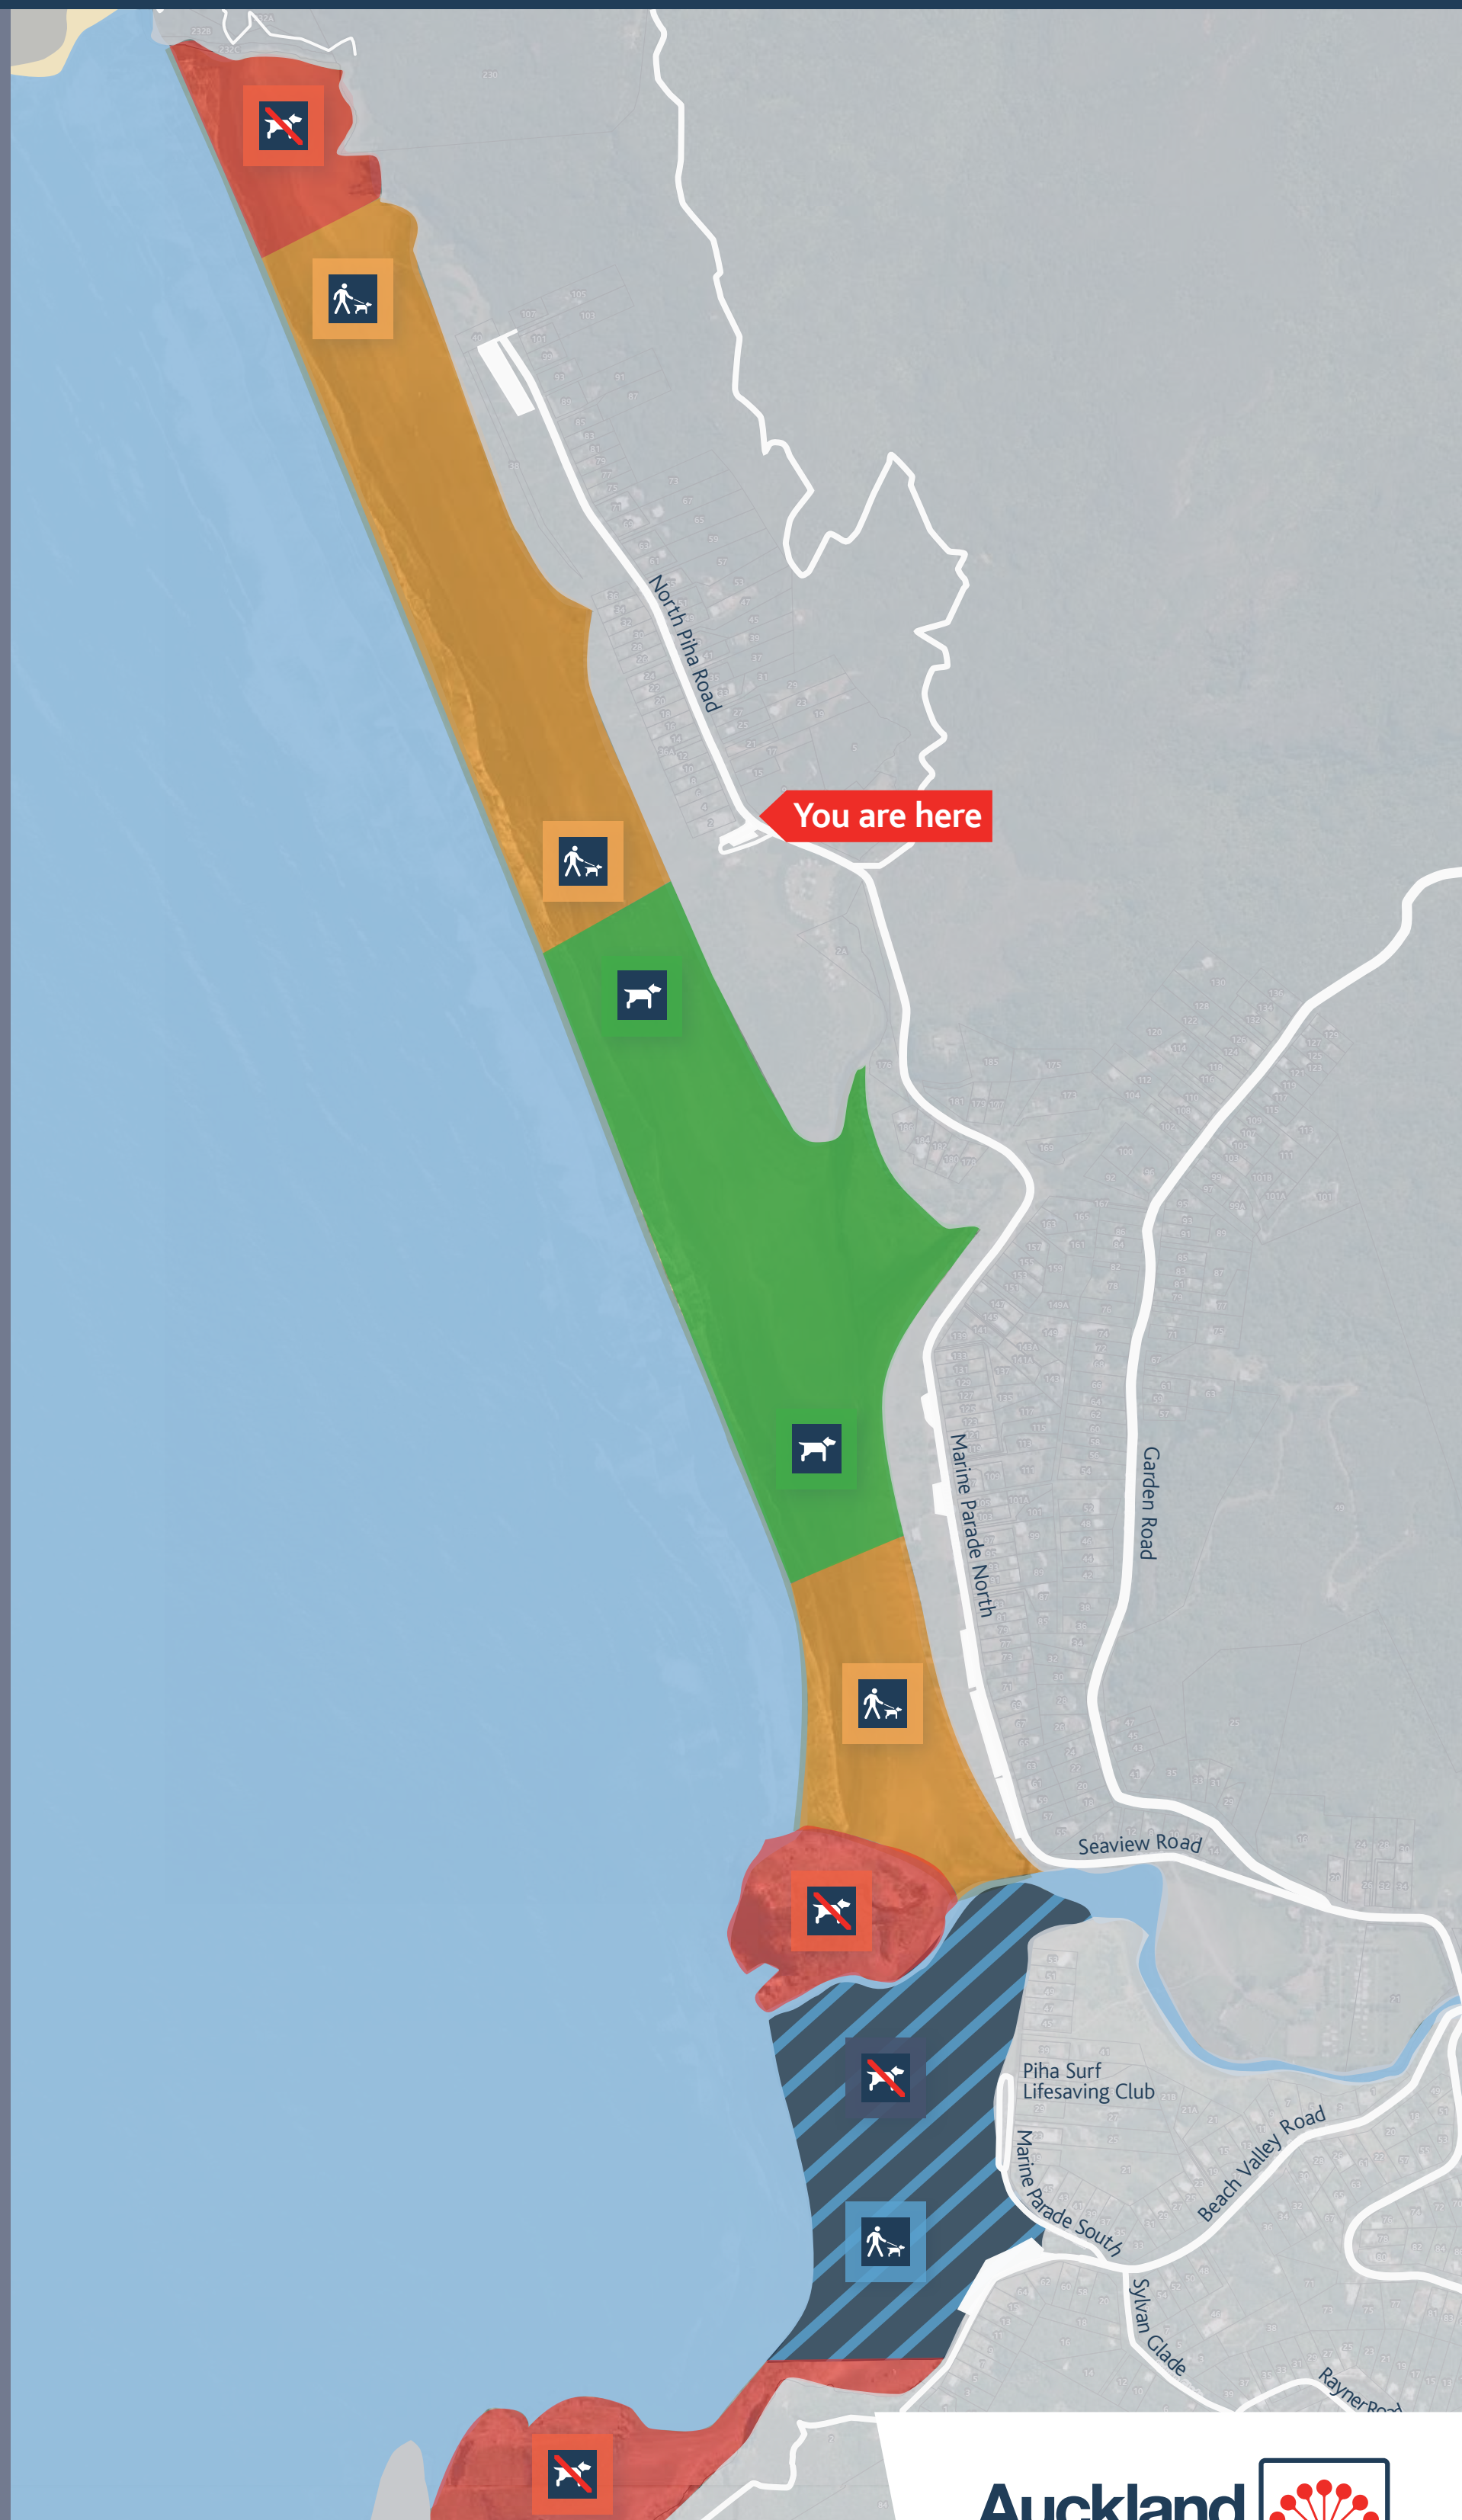

Piha Beach

Dog access areas

Key

Dogs are allowed under control on a leash

Dogs are allowed under control off a leash

Dogs prohibited

During daylight saving hours

- dogs prohibited

Outside daylight saving hours

- dogs under control on a leash

Piha Beach

Dog access areas

Key

Dogs are allowed under control on a leash

Dogs are allowed under control off a leash

Dogs prohibited

During daylight saving hours

- dogs prohibited

Outside daylight saving hours

- dogs under control on a leash

Piha Beach

Dog access areas

Key

Dogs are allowed under control on a leash

Dogs are allowed under control off a leash

Dogs prohibited

During daylight saving hours

- dogs prohibited

Outside daylight saving hours

- dogs under control on a leash

Piha Beach

Dog access areas