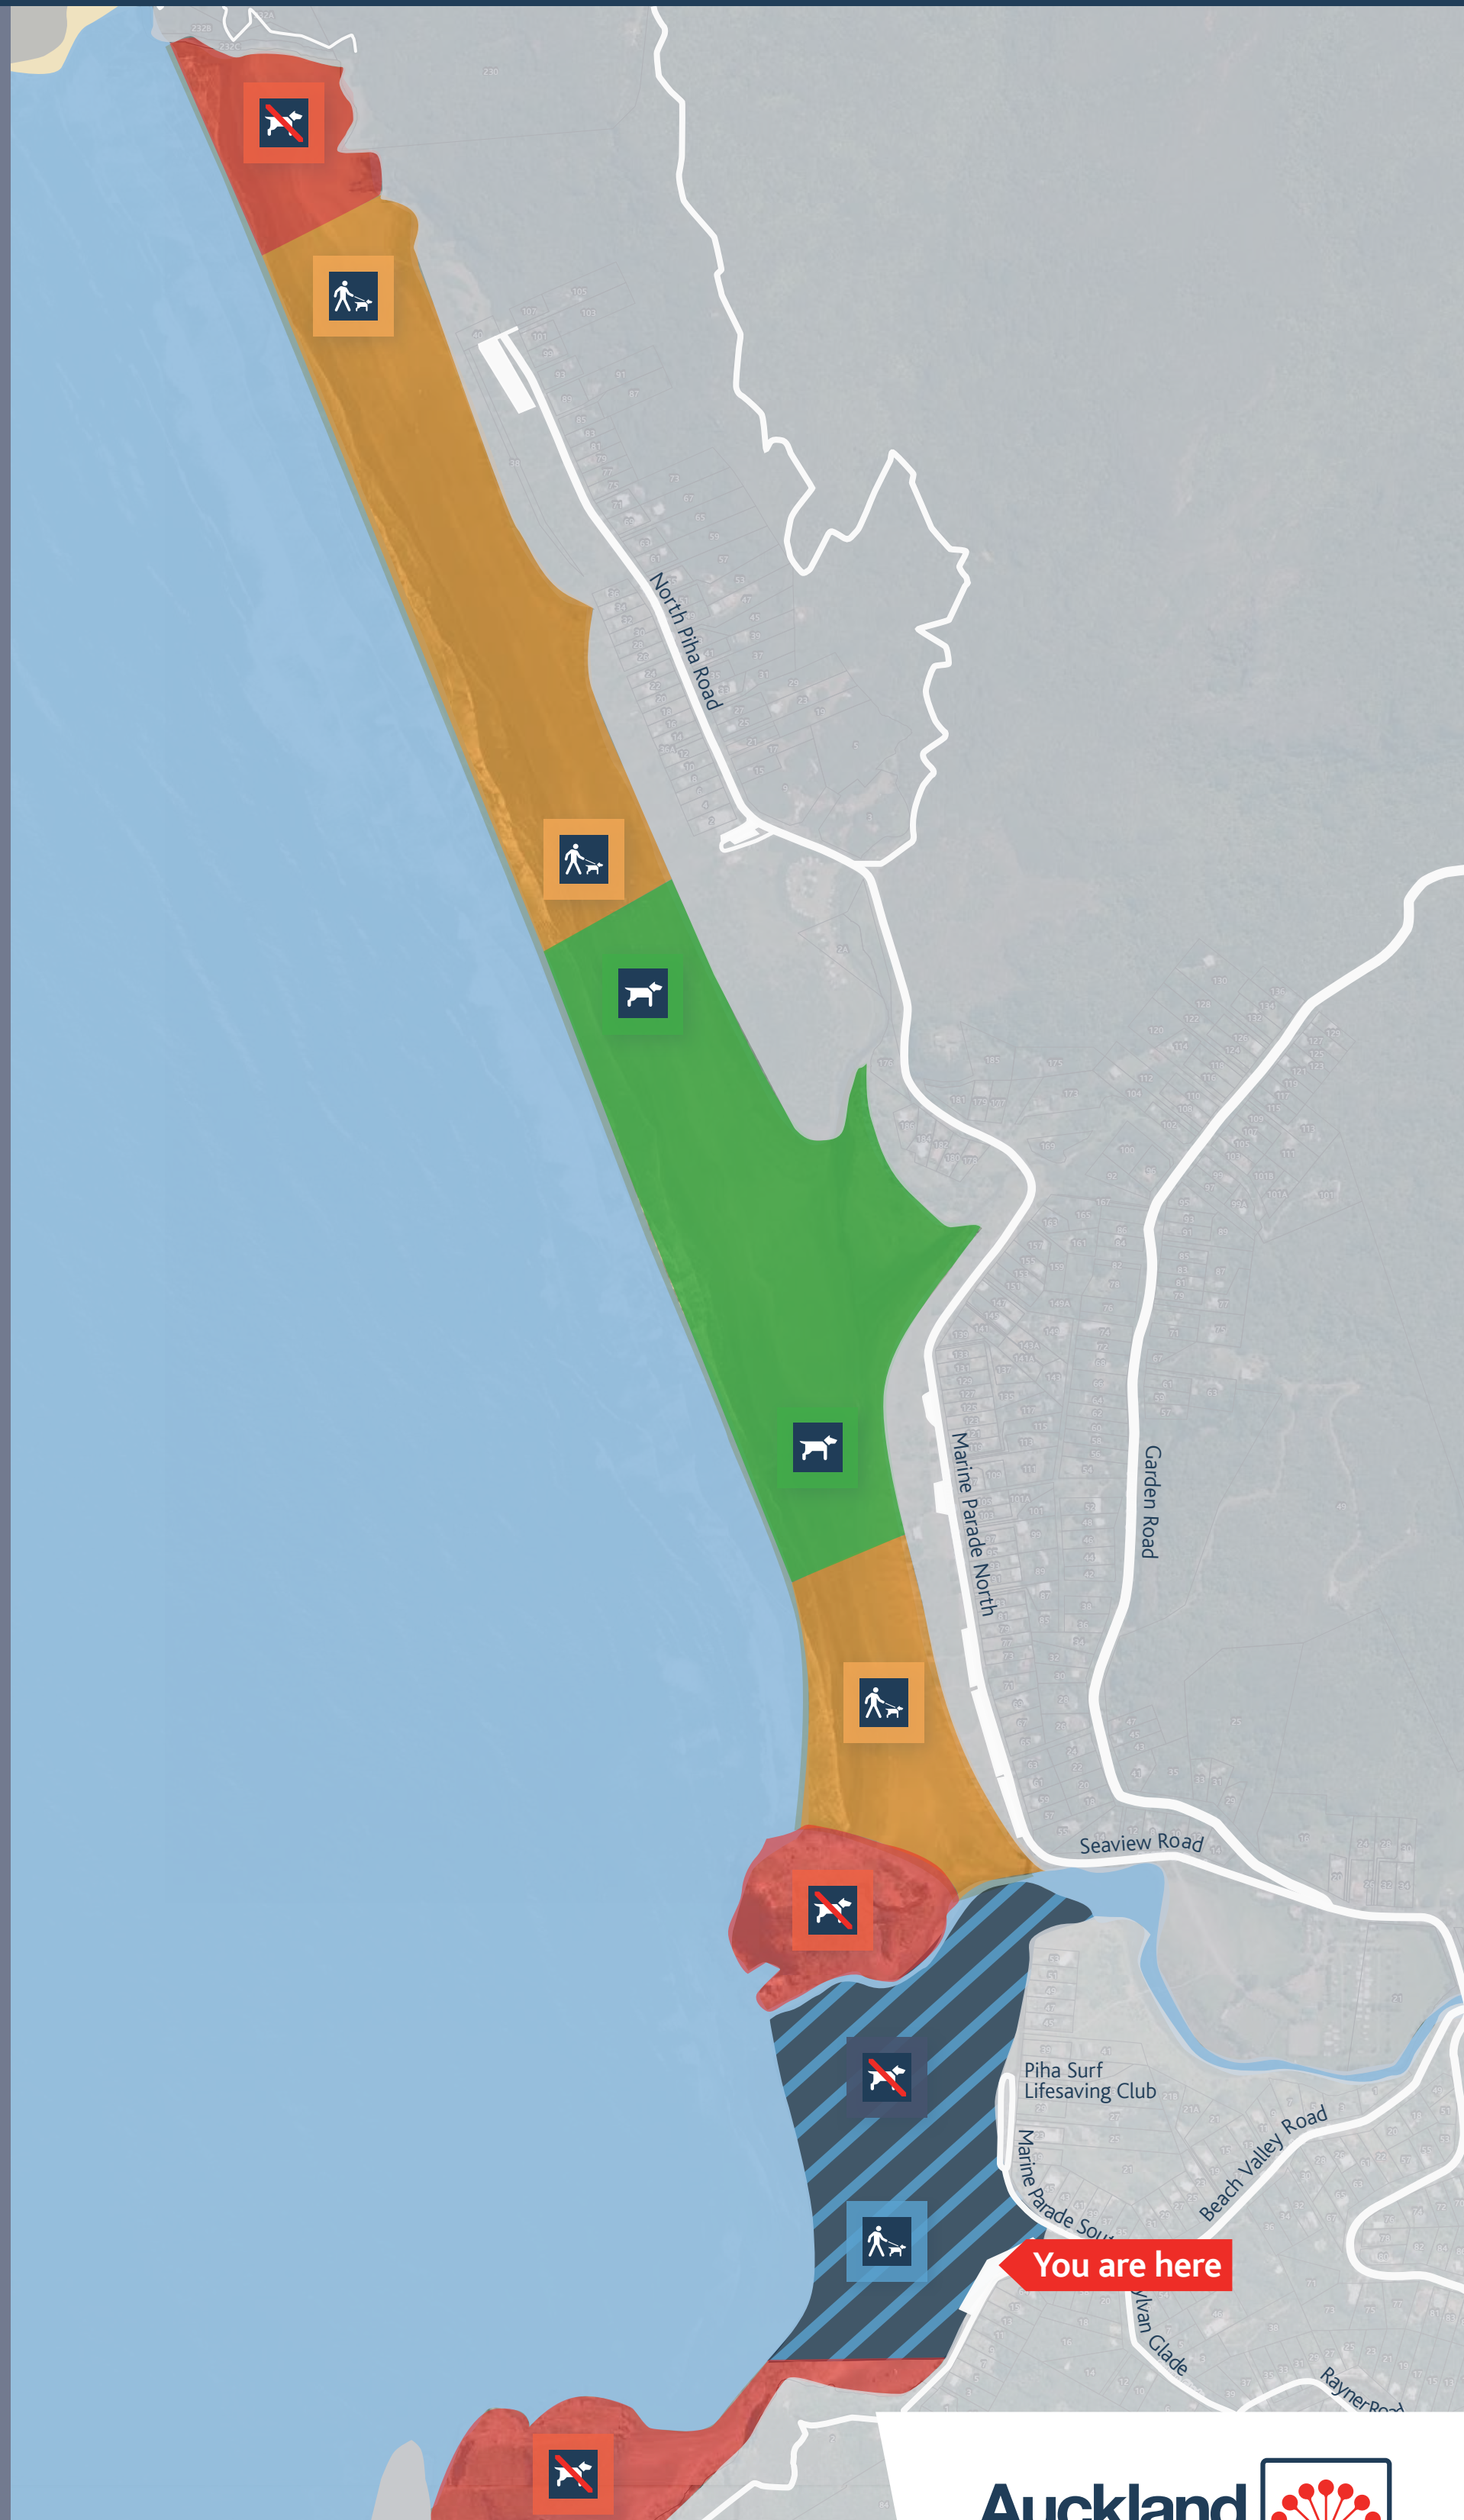

Piha Beach

Dog access areas

Key

Dogs are allowed under control on a leash

Dogs are allowed under control off a leash

Dogs prohibited

During daylight saving hours

- dogs prohibited

Outside daylight saving hours

- dogs under control on a leash

Piha Beach

Dog access areas

Key

Dogs are allowed under control on a leash

Dogs are allowed under control off a leash

Dogs prohibited

During daylight saving hours

- dogs prohibited

Outside daylight saving hours

- dogs under control on a leash

Piha Beach

Dog access areas

Key

Dogs are allowed under control on a leash

Dogs are allowed under control off a leash

Dogs prohibited

During daylight saving hours

- dogs prohibited

Outside daylight saving hours

- dogs under control on a leash