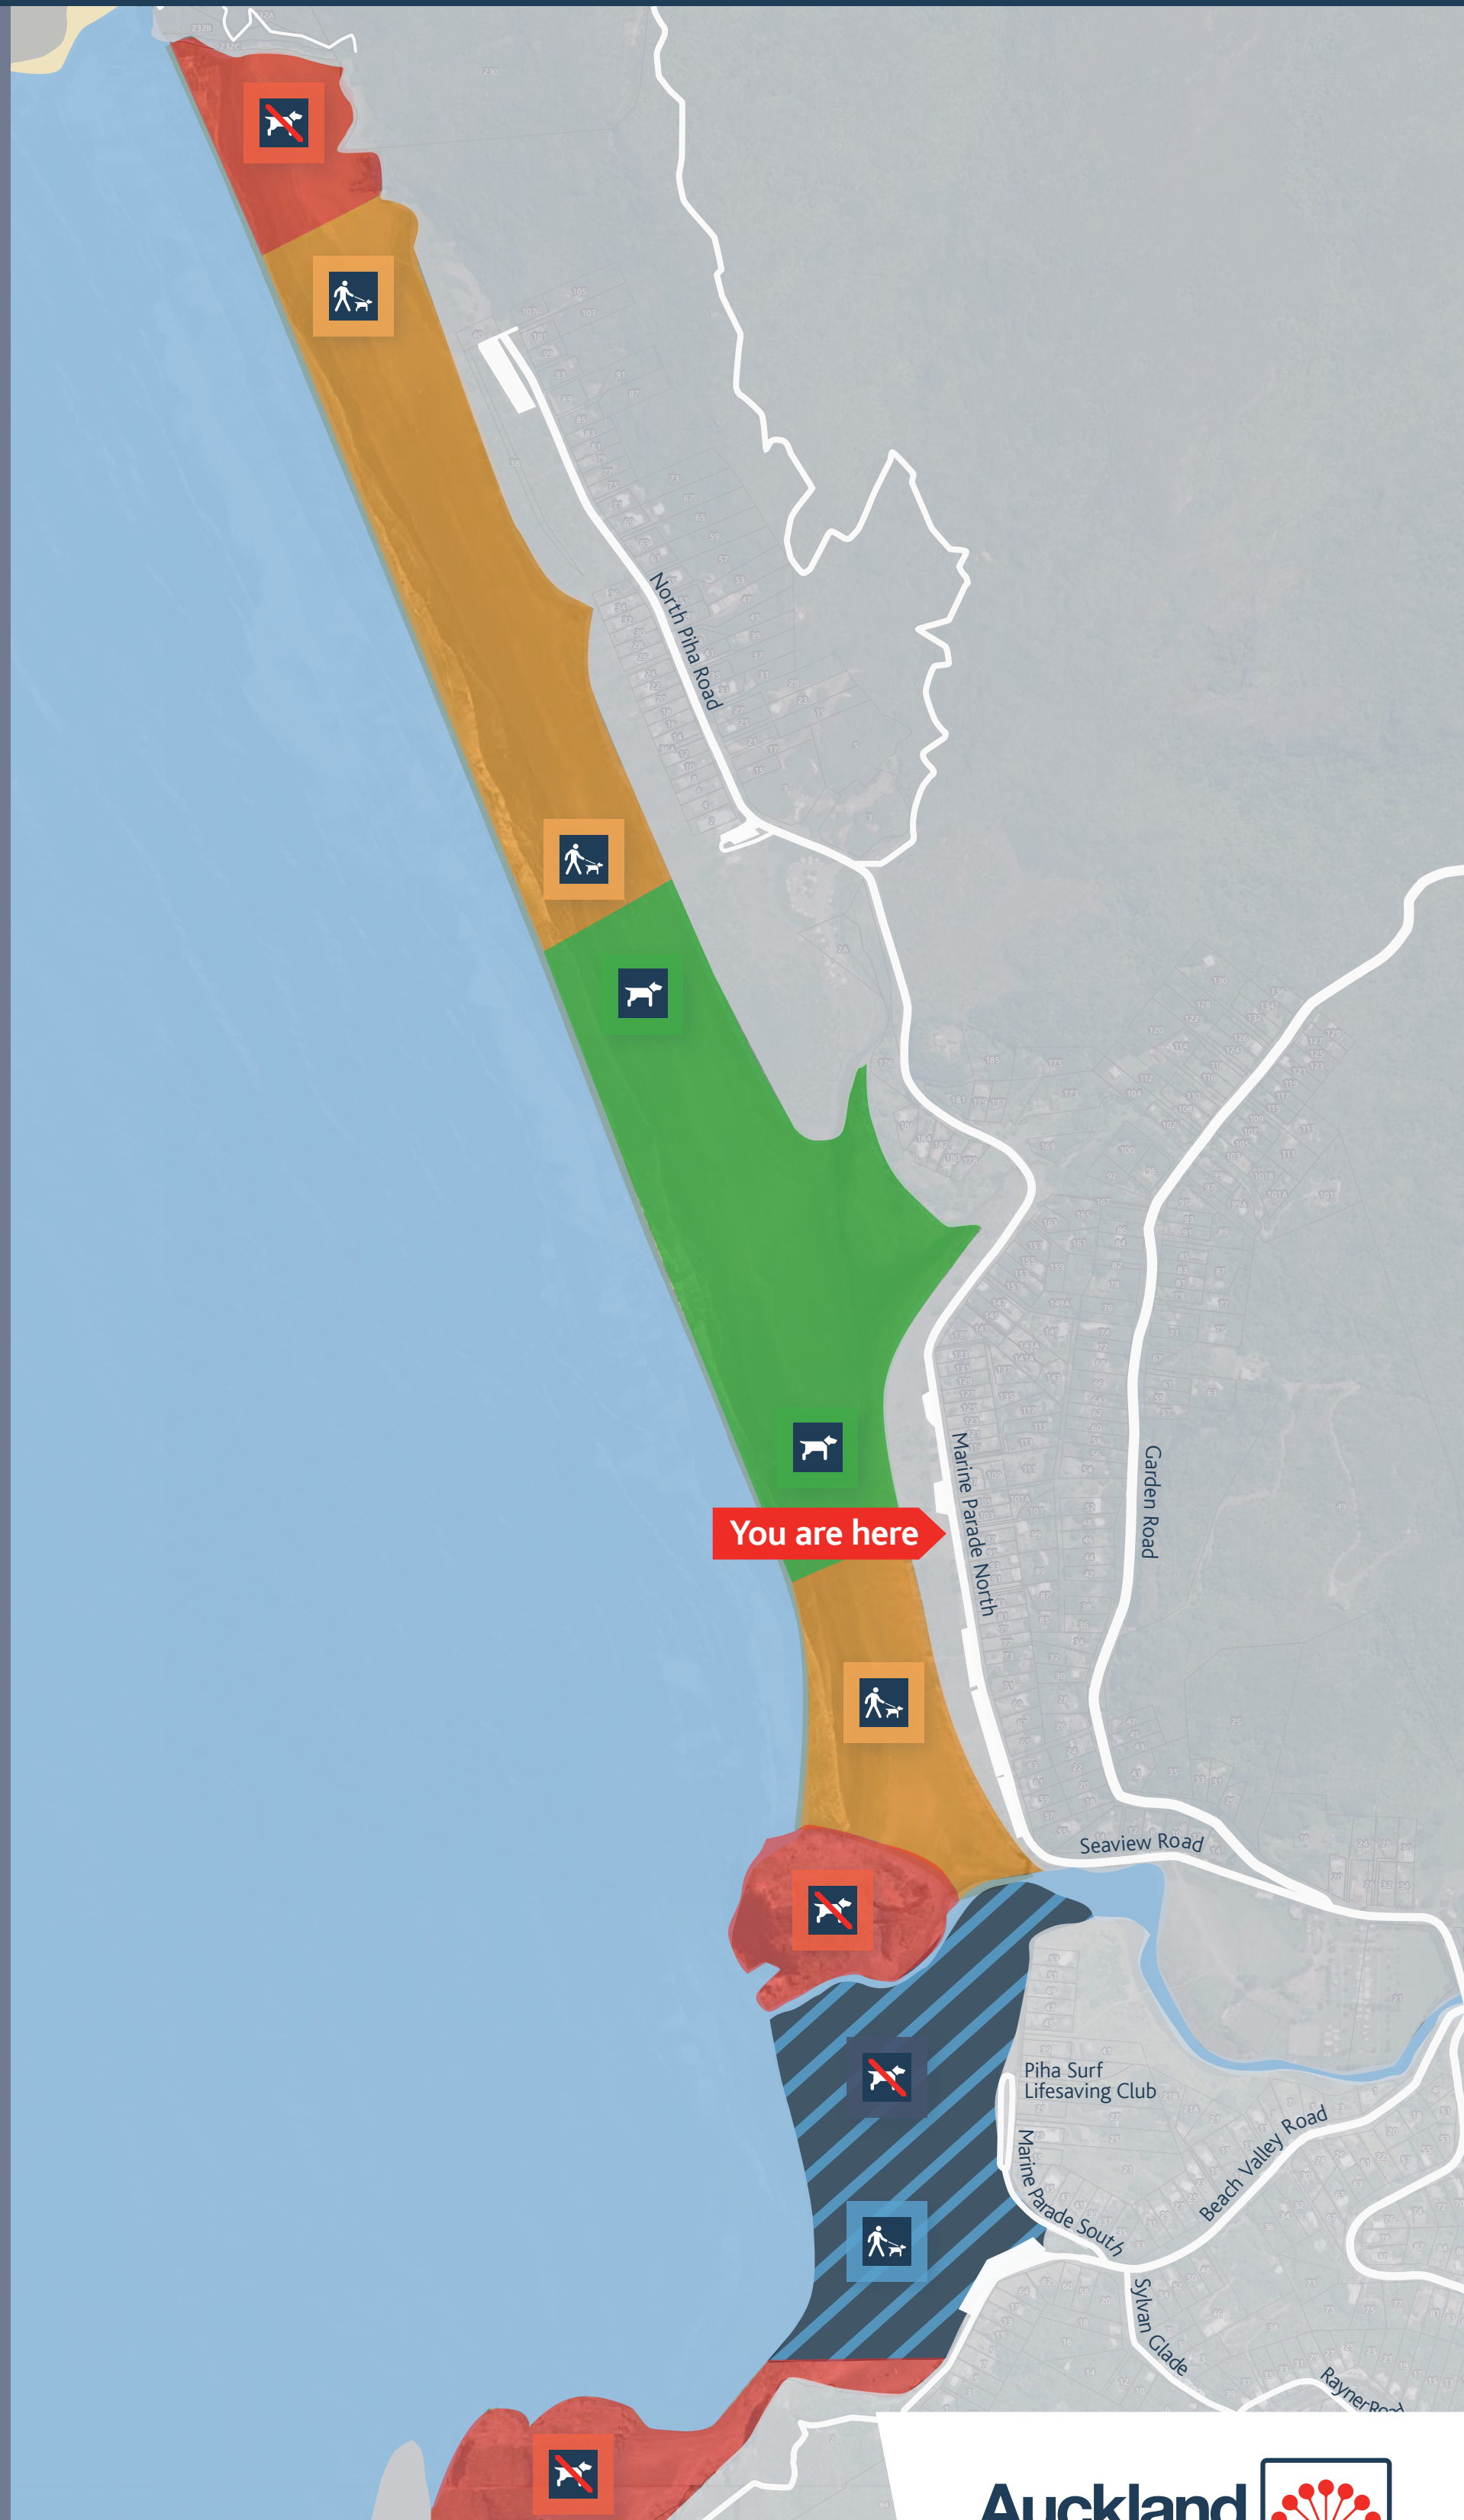

During daylight saving hours

- dogs prohibited

Outside daylight saving hours

- dogs under control on a leash

Piha Beach

Dog access areas

Key

Dogs are allowed under control on a leash

Dogs are allowed under control off a leash

Dogs prohibited

During daylight saving hours

- dogs prohibited

Outside daylight saving hours

- dogs under control on a leash

Piha Beach

Dog access areas

Key

Dogs are allowed under control on a leash

Dogs are allowed under control off a leash

Dogs prohibited

During daylight saving hours

- dogs prohibited

Outside daylight saving hours

- dogs under control on a leash

Piha Beach

Dog access areas

Key

Dogs are allowed under control on a leash

Dogs are allowed under control off a leash

Dogs prohibited

During daylight saving hours

- dogs prohibited