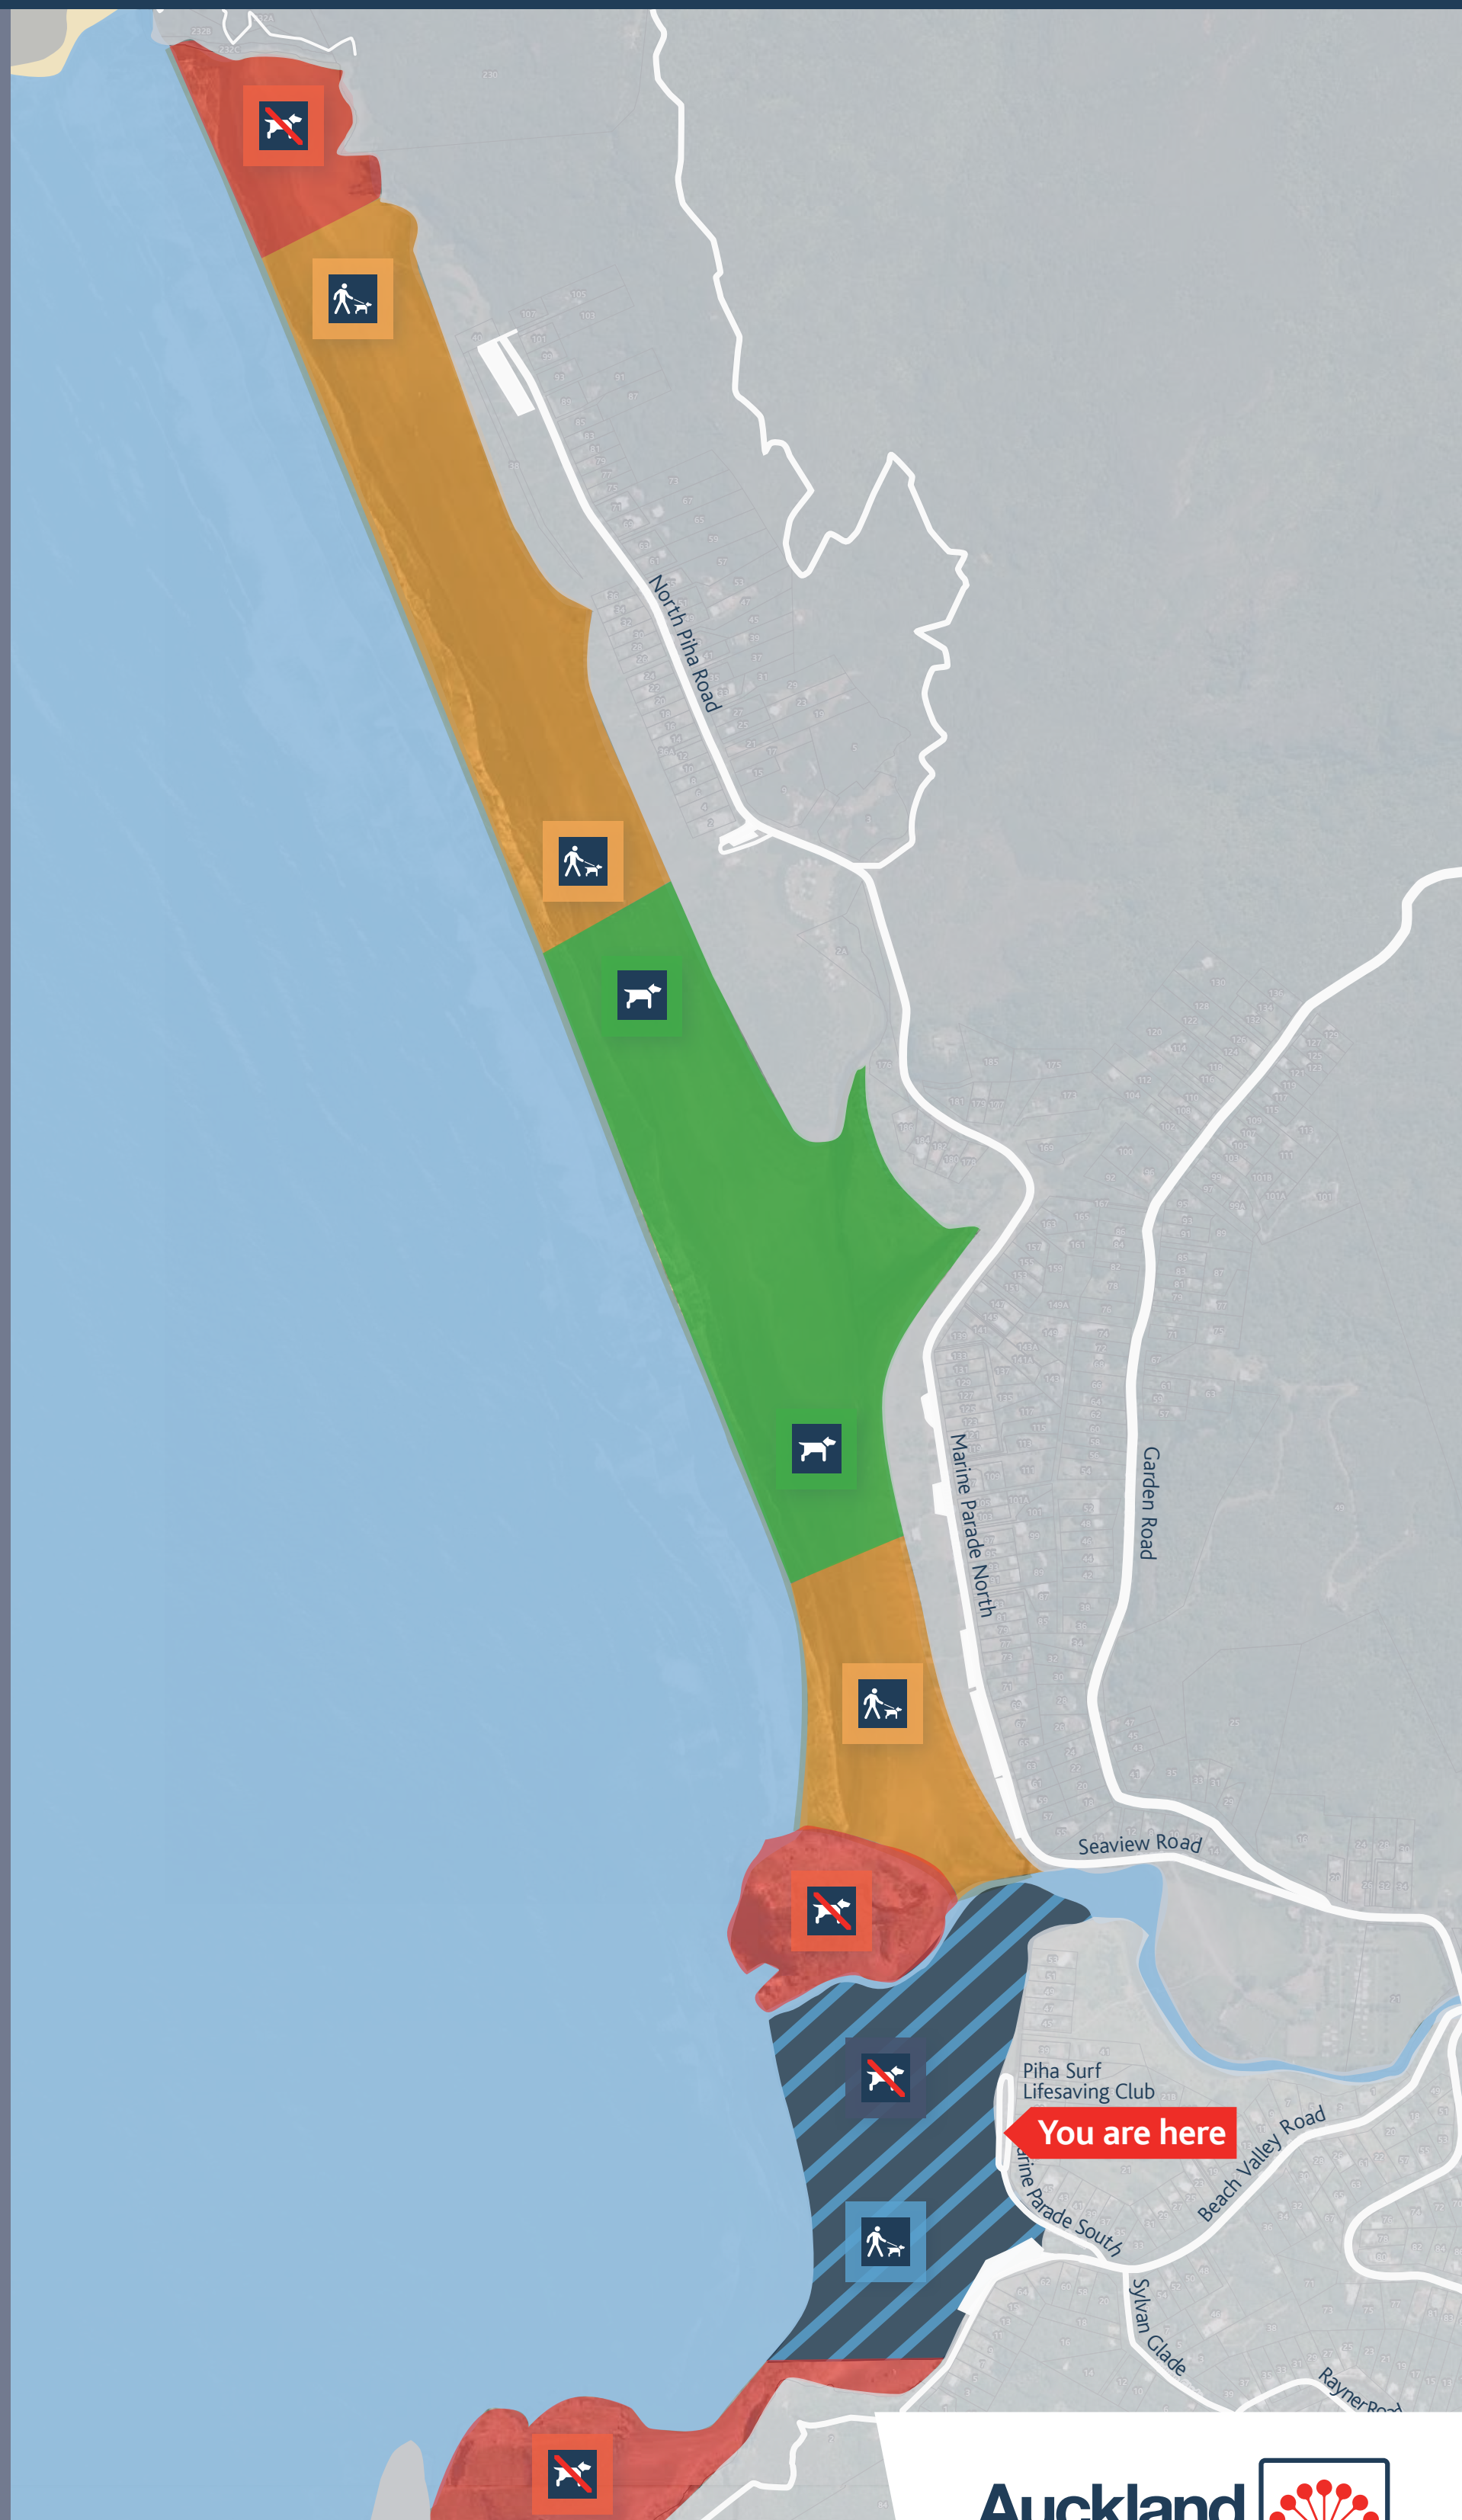

Piha Beach

Dog access areas

Key

Dogs are allowed under control on a leash

Dogs are allowed under control off a leash

Dogs prohibited

During daylight saving hours

- dogs prohibited

Outside daylight saving hours

- dogs under control on a leash

Piha Beach

Dog access areas

Key

Dogs are allowed under control on a leash

Dogs are allowed under control off a leash

Dogs prohibited

During daylight saving hours

- dogs prohibited

Outside daylight saving hours

- dogs under control on a leash

Piha Beach

Dog access areas

Key

Dogs are allowed under control on a leash