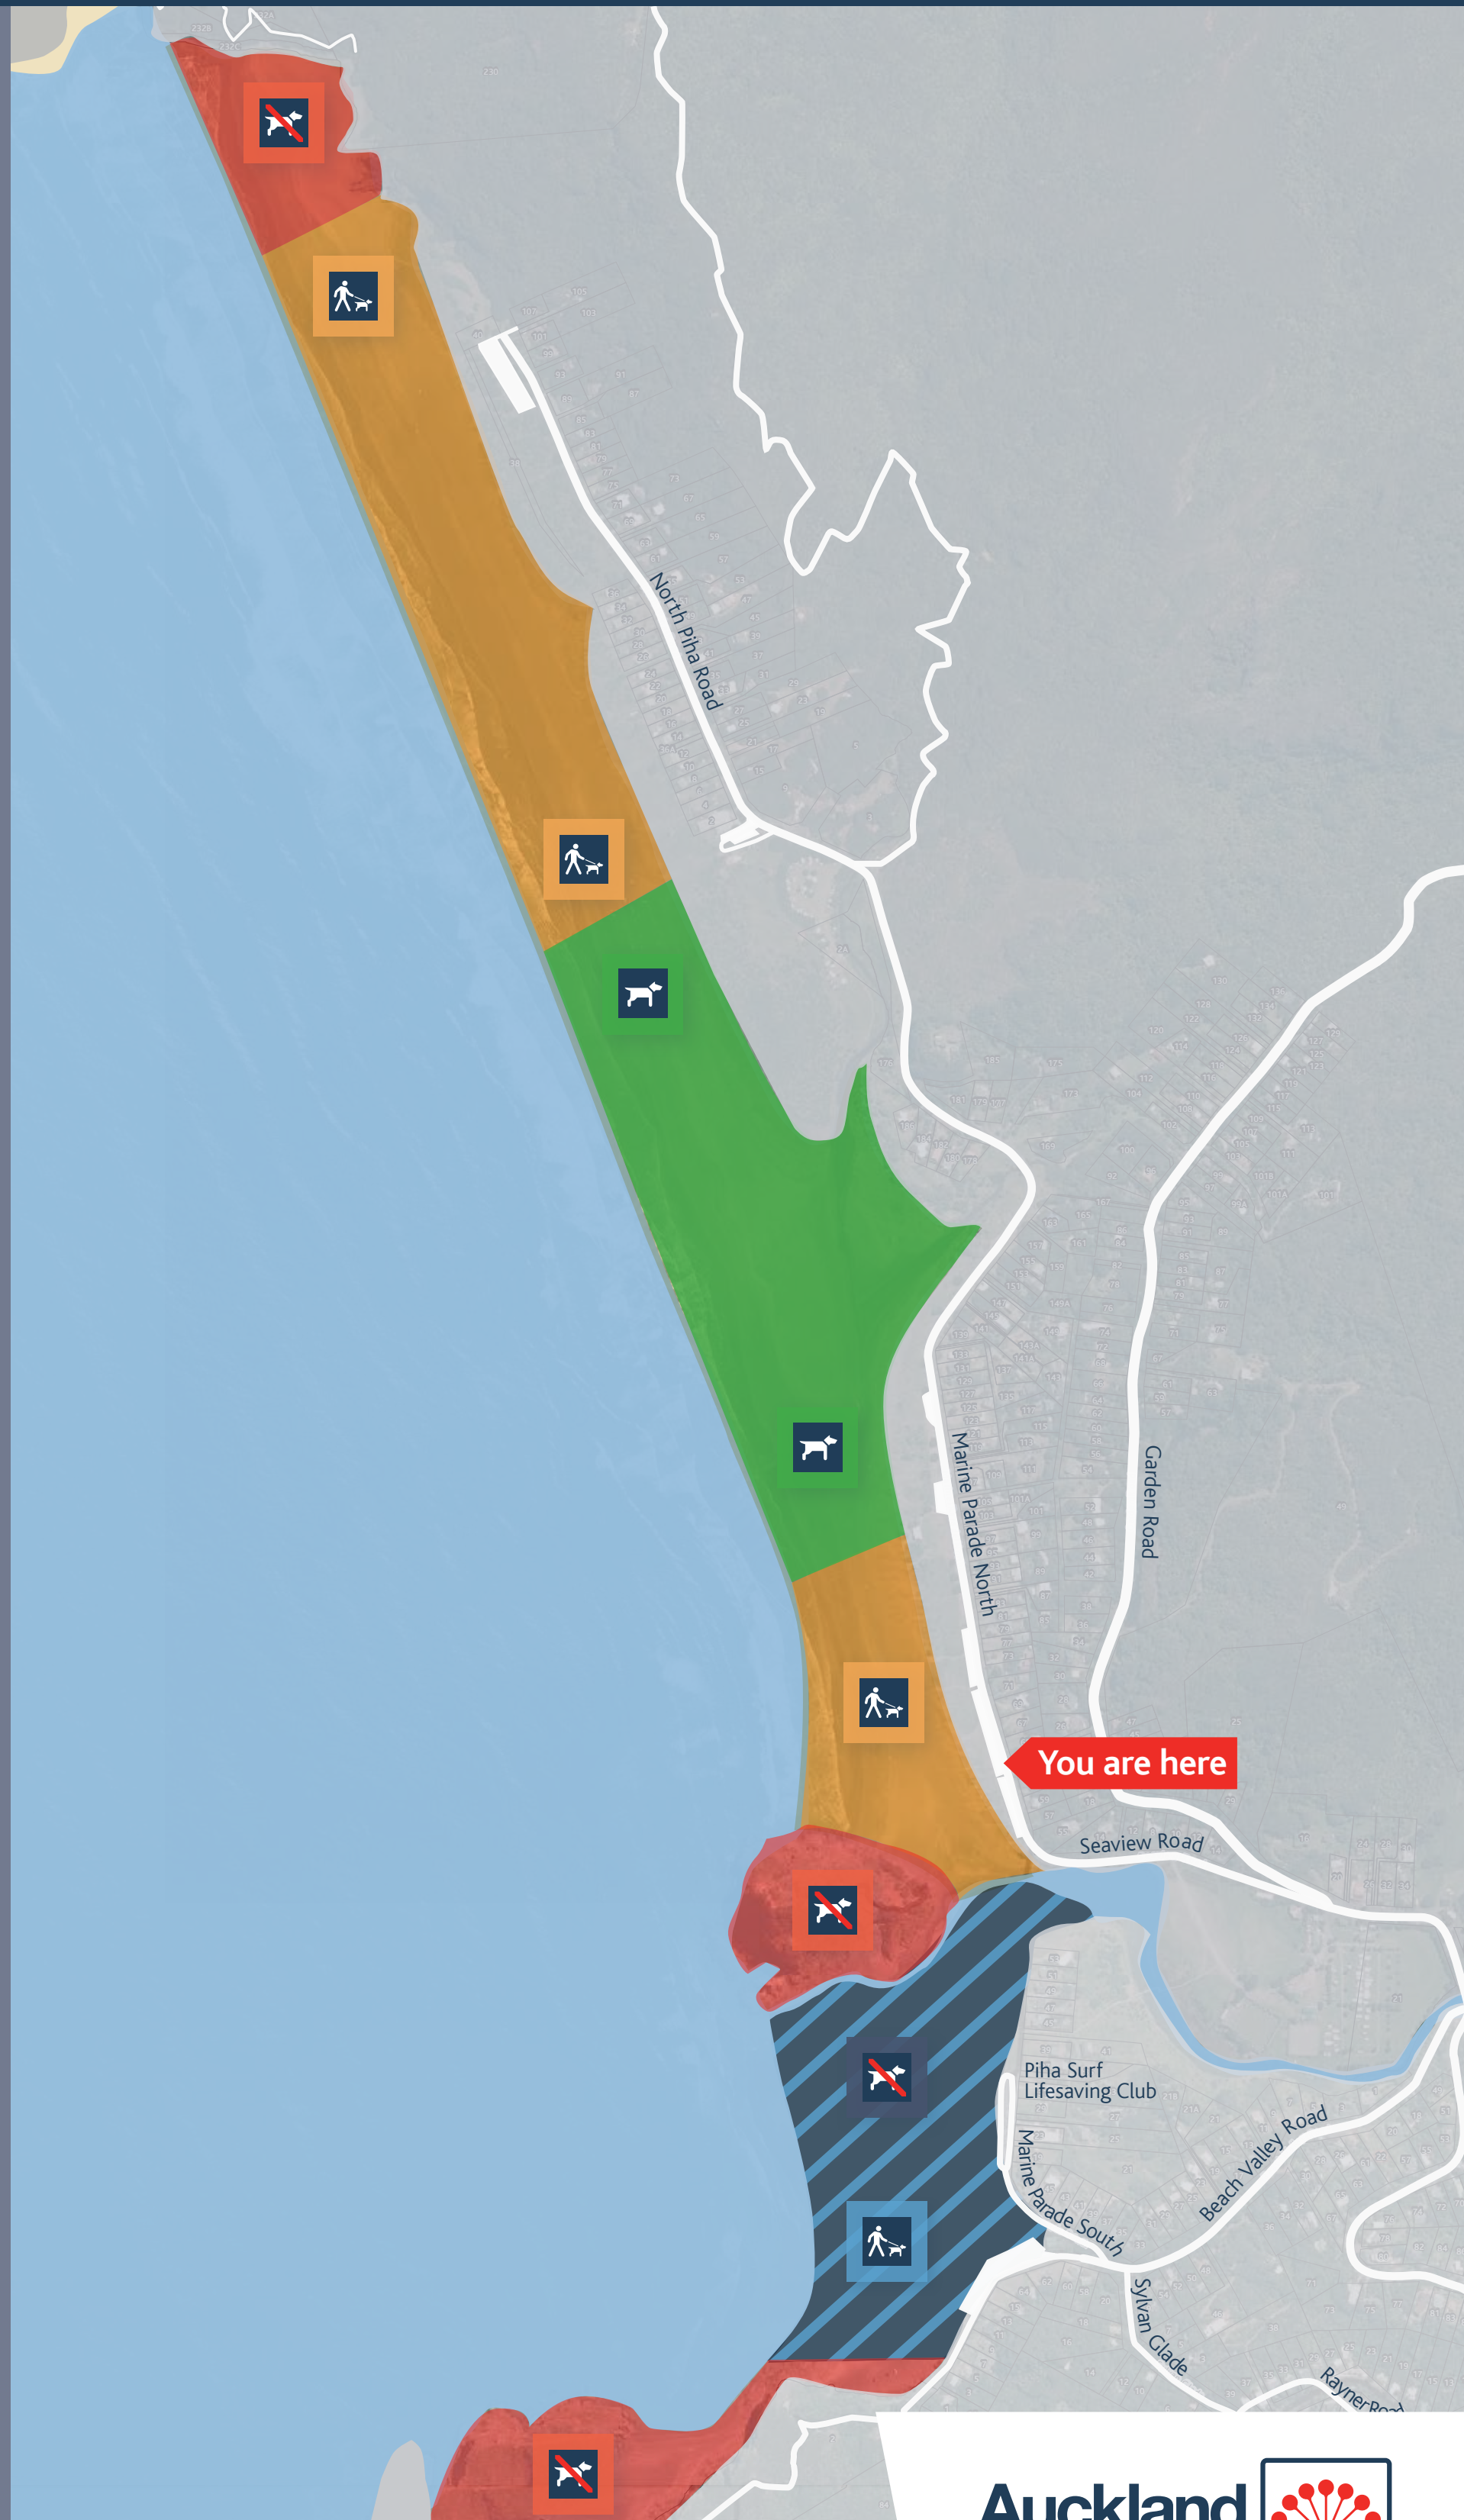

Dogs are allowed under control off a leash

Dogs prohibited

During daylight saving hours

- dogs prohibited

Outside daylight saving hours

- dogs under control on a leash

Piha Beach

Dog access areas

Key

Dogs are allowed under control on a leash

Dogs are allowed under control off a leash

Dogs prohibited

During daylight saving hours

- dogs prohibited

Outside daylight saving hours

- dogs under control on a leash

Piha Beach

Dog access areas

Key

Dogs are allowed under control on a leash

Dogs are allowed under control off a leash

Dogs prohibited

During daylight saving hours

- dogs prohibited