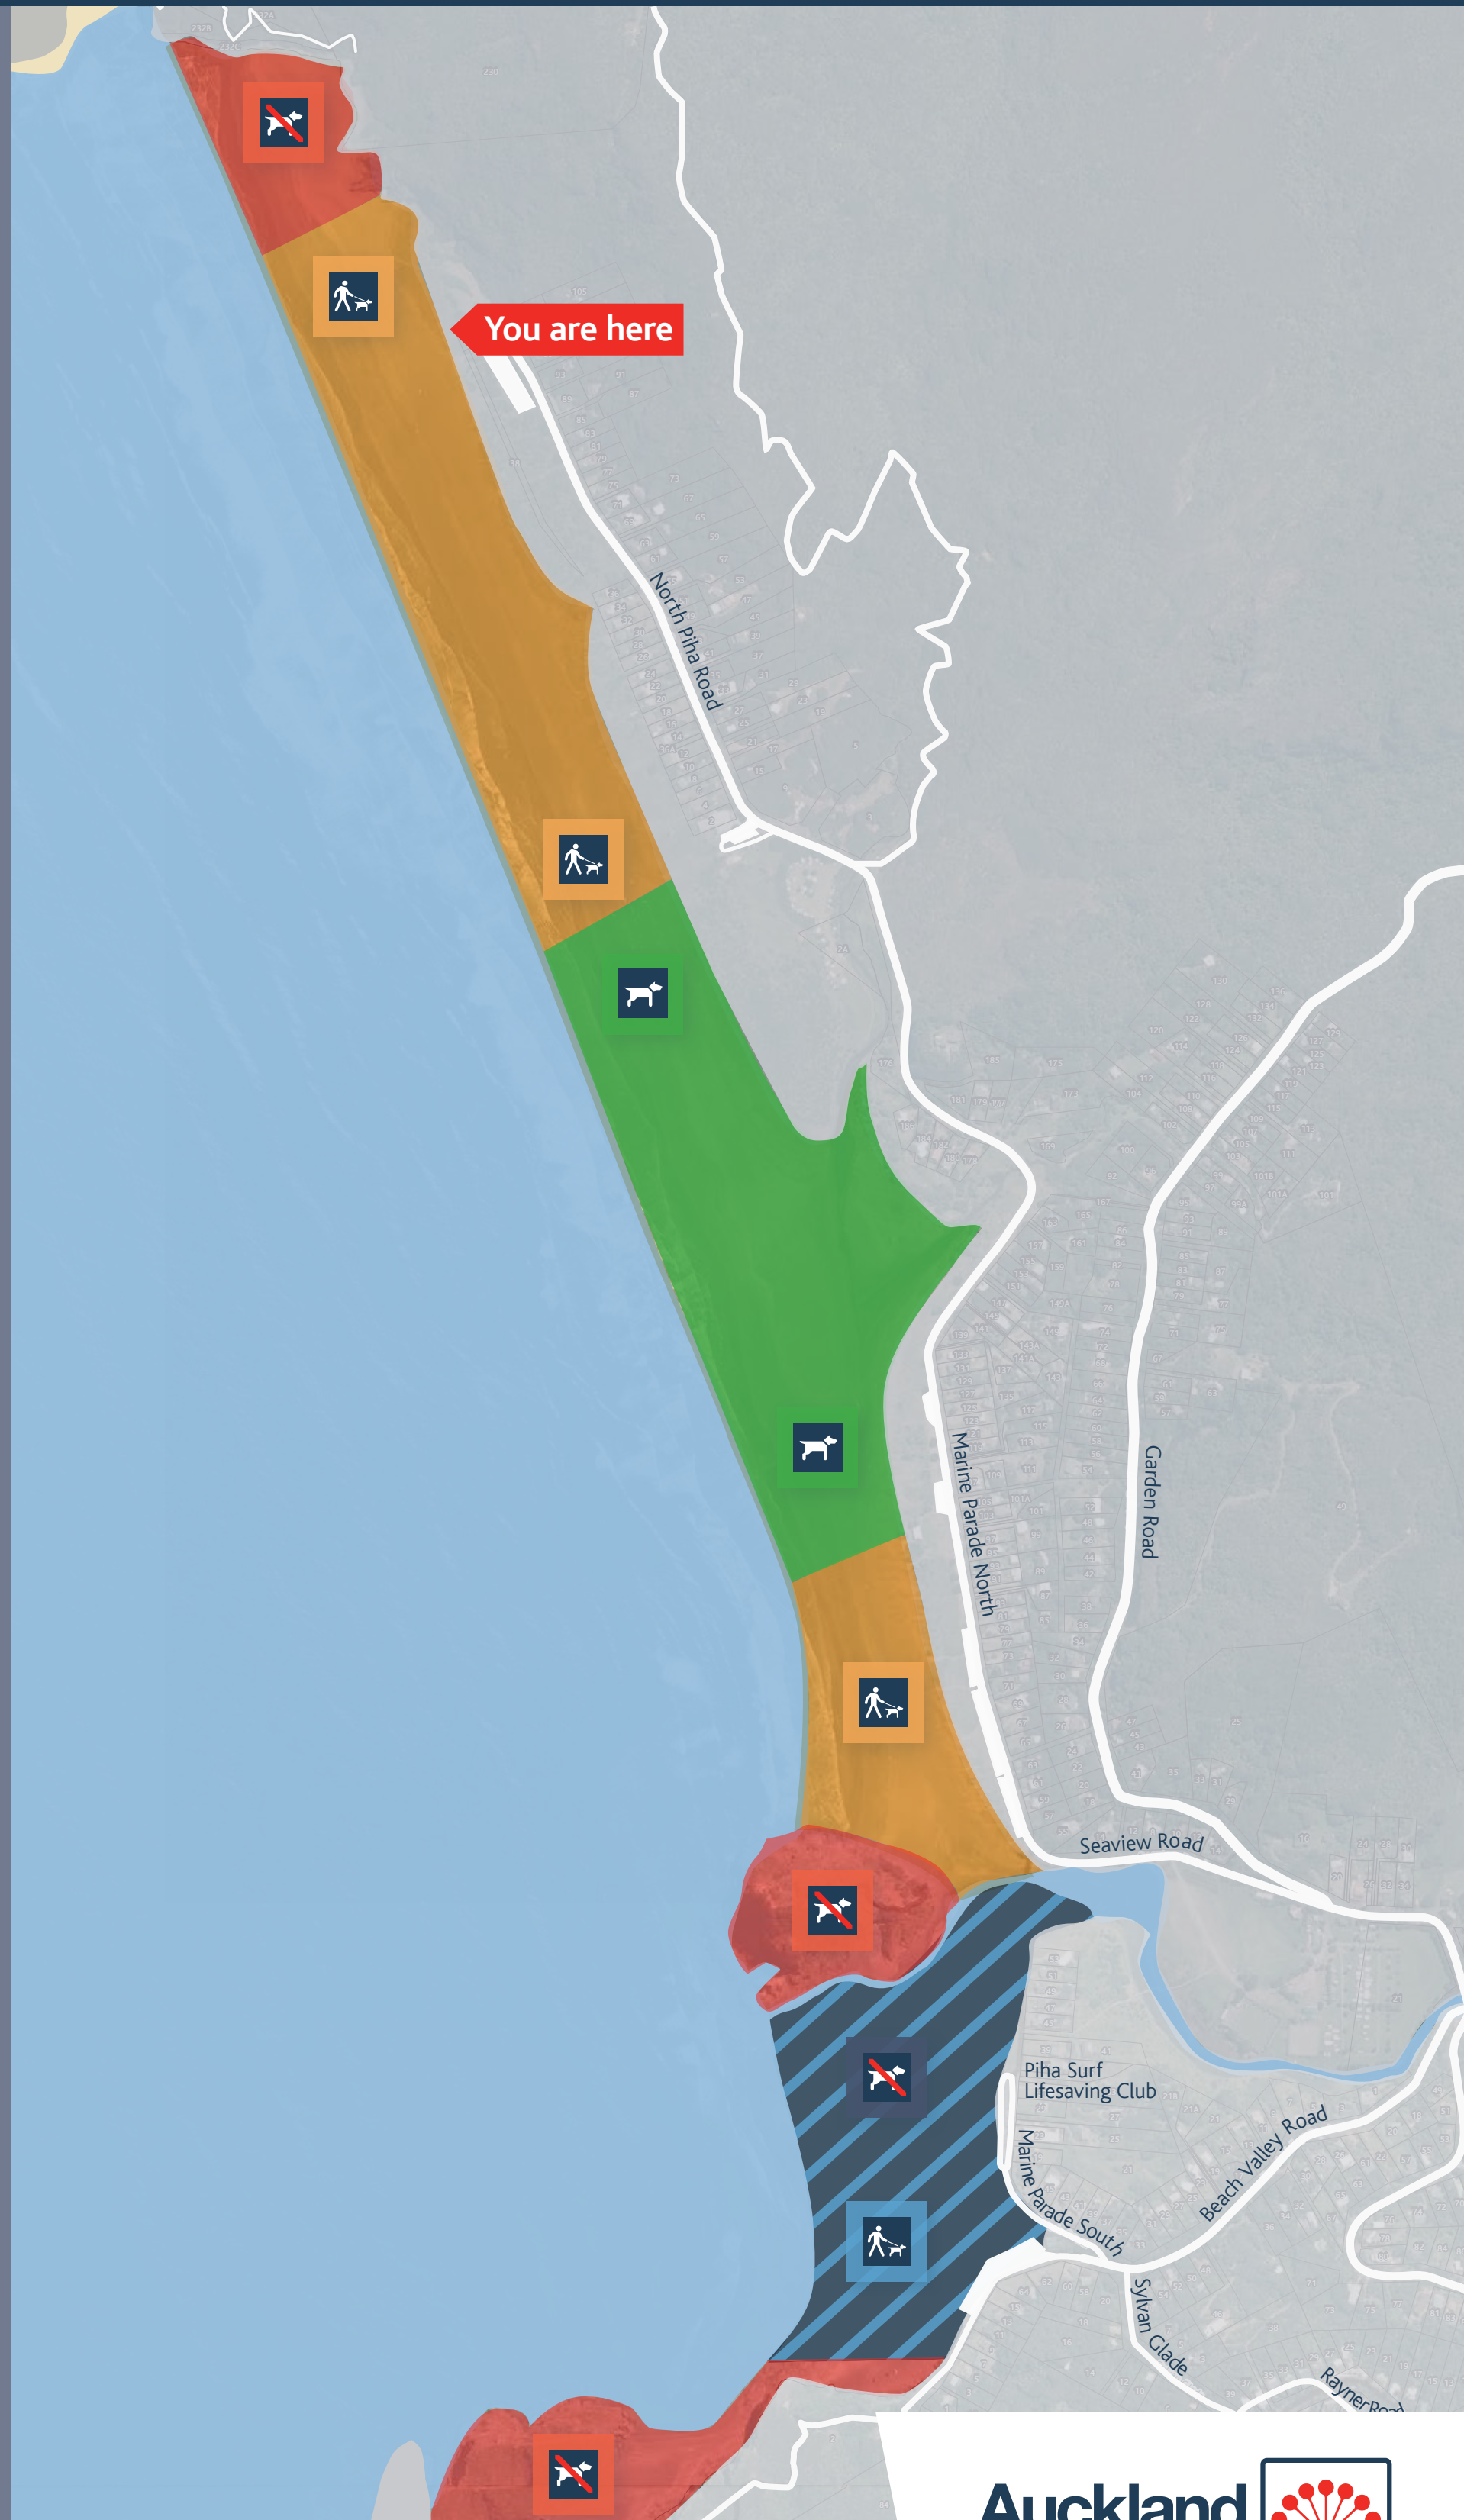

Piha Beach

Dog access areas

Key

Dogs are allowed under control on a leash

Dogs are allowed under control off a leash

Dogs prohibited

During daylight saving hours

- dogs prohibited

Outside daylight saving hours

- dogs under control on a leash

Piha Beach

Dog access areas

Key

Dogs are allowed under control on a leash

Dogs are allowed under control off a leash

Dogs prohibited

During daylight saving hours

- dogs prohibited

Outside daylight saving hours

- dogs under control on a leash

Piha Beach

Dog access areas

Key

Dogs are allowed under control on a leash

Dogs are allowed under control off a leash

Dogs prohibited

During daylight saving hours

- dogs prohibited

Outside daylight saving hours

- dogs under control on a leash

Piha Beach

Dog access areas